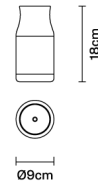

Turny F59B0103

Emo Design

Description

Portable rechargeable table lamp in purple red ABS.

Dimensions

Voltage

USB supply 5V

Dimmable LED

Weight Lamp

Net: 0.55 kg

Packaging

Gross weight: 0 kg
Volume: 0 m³
Number of boxes:

Specs

IP54