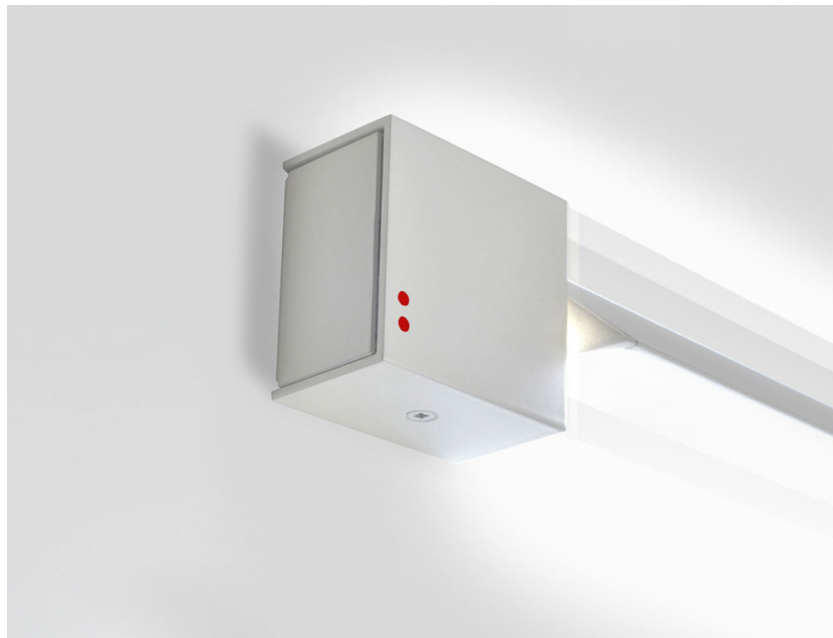

Pivot

**F39G2501**

Vittorio Massimo

## Description

Wall/ceiling lamp with white painted aluminium structure. Adjustable light fitting.