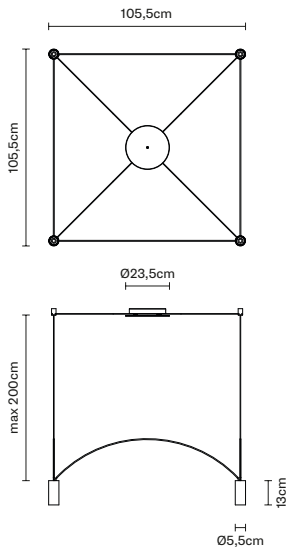

Pendant

LED 230Vac - 4x7W
2700K or 3000K (4000K by request)
4x920lm, CRI 90
Dimm. DALI PUSH 1..10V

IP20
Net weight: 4,30 kg
Included: 4 spots with integrated
LED, 4 arches, canopy with dimmable
electronic driver

F65 A11 SQ 02	Black	3000K - 15° (narrow beam)
F65 A11 LQ 02	Black	3000K - 45° (wide beam)
F65 A11 SQ 12	Gold	3000K - 15° (narrow beam)
F65 A11 LQ 12	Gold	3000K - 45° (wide beam)
F65 A12 SQ 02	Black	2700K - 15° (narrow beam)
F65 A12 LQ 02	Black	2700K - 45° (wide beam)
F65 A12 SQ 12	Gold	2700K - 15° (narrow beam)
F65 A12 LQ 12	Gold	2700K - 45° (wide beam)