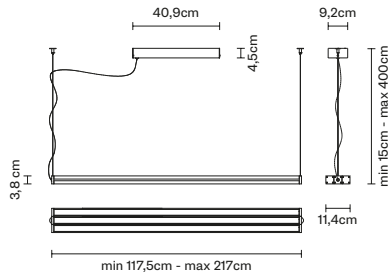

Pendant

LED 110-230V – 1x149W
3000K or 4000K
4100lm up, 5909lm down, CRI 90+
Dimm. ON/OFF

F57 A01 01	White	3000K
F57 A01 02	Black	3000K
F57 A03 01	White	4000K
F57 A03 02	Black	4000K

IP40
Net weight: 7,70 kg
Included: LED, Driver

LED 110-230V – 1x149W
3000K or 4000K
5909lm up, 5909lm down, CRI 90+
Dimm. PUSH 1.10V (up/down independent)

F57 A11 01	White	3000K
F57 A11 02	Black	3000K
F57 A13 01	White	4000K
F57 A13 02	Black	4000K

IP40
Net weight: 7,70 kg
Included: LED, Dimm. electronic driver

LED 220-240V – 1x149W
3000K or 4000K
5909lm up, 5909lm down, CRI 90+
Dimm. PUSH 1.10V DALI (up/down independent)

F57 A21 01	White	3000K
F57 A21 02	Black	3000K
F57 A23 01	White	4000K
F57 A23 02	Black	4000K

IP40
Net weight: 7,70 kg
Included: LED, Dimm. electronic driver

LED 220-240V – 1x149W
3000K or 4000K
5909lm up, 5909lm down, CRI 90+
Dimm. Phase cut 30%-100% (up/down independent)

F57 A31 01	White	3000K
F57 A31 02	Black	3000K
F57 A33 01	White	4000K
F57 A33 02	Black	4000K

IP40
Net weight: 7,70 kg
Included: LED, Dimm. electronic driver

Catalogue

Upon request

Other finishes available upon request.