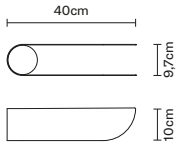

Catalogue

02 Black cord

03 Red cord

99 Patterned cord

Wall

G9 220-240V - 1x4,5W LED
Dimm. Phase cut 30%-100%

IP40 
Net weight: 1,30 kg
Not included: bulb

F67 D01 01	White
F67 D01 12	Royal gold
F67 D01 21	Anthracite
F67 D01 76	Bronze