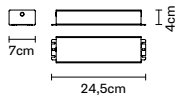

Driver

1.10V dimmable driver 240W 24Vdc
Net weight: 1,30 kg

F49 Z03