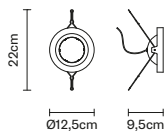

Additional spot