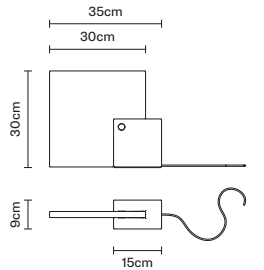

Table	LED 220-240V - 1x9W	F71 B11 00	Transparent	3000K
	2700K or 3000K	F71 B12 00	Transparent	2700K
	590lm, CRI 80+			
	Dimm. PUSH			
	IP40			
	Net weight: 7,40 kg			
	Included: LED			
	Note: Concrete base