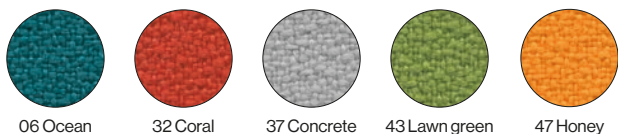

Catalogue

Upon request

More than 50 finishes available upon request.