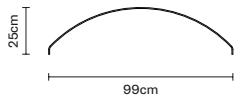

Arch

IP20
Net weight: 0,15 kg
Not included: Spots

F65 K00 02	Black
F65 K00 02	Gold