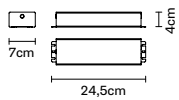

Driver

No dimmable driver 150W 24Vdc
Net weight: 0,90 kg

F49 Z02