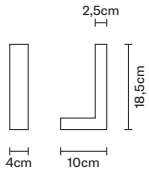

Wall

LED 220-240V - 1x7W
2700K or 3000K
690lm, CRI 80+
Dimm. ON/OFF

IP20
Net weight: 0,30 kg
Included: LED

F70 D01 01	White	3000K
F70 D01 12	Royal gold	3000K
F70 D01 21	Anthracite	3000K
F70 D01 76	Bronze	3000K
F70 D02 01	White	2700K
F70 D02 12	Royal gold	2700K
F70 D02 21	Anthracite	2700K
F70 D02 76	Bronze	2700K

Catalogue

Upon request

Other finishes available upon request.