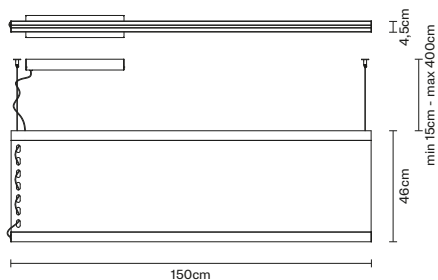

Pendant

LED 110-230V - 2x64W
2700K or 3000K or 4000K
6150lm up, 7460lm down, CRI 90+
Dimm. ON/OFF

IP40
Net weight: 6,50 kg
Included: LED

F68 A51 03	Strawberry red	3000K
F68 A51 36	Mustard	3000K
F68 A51 16	Sand beige	3000K
F68 A51 31	Blue jeans	3000K
F68 A51 43	Reseda green	3000K
F68 A51 75	Light grey	3000K
F68 A52 03	Strawberry red	2700K
F68 A52 36	Mustard	2700K
F68 A52 16	Sand beige	2700K
F68 A52 31	Blue jeans	2700K
F68 A52 43	Reseda green	2700K
F68 A52 75	Light grey	2700K
F68 A53 03	Strawberry red	4000K
F68 A53 36	Mustard	4000K
F68 A53 16	Sand beige	4000K
F68 A53 31	Blue jeans	4000K
F68 A53 43	Reseda green	4000K
F68 A53 75	Light grey	4000K