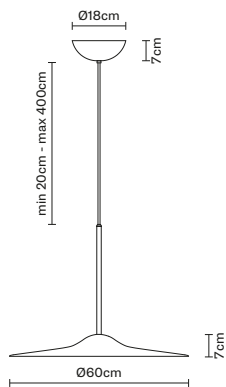

Pendant

LED 100-277V - 1x20W 2700K or 3000K (4000K by request) 1604lm, CRI 90+ Dimm. 1.10V	F58 A71 06	Ocean	3000K
	F58 A71 32	Coral	3000K
	F58 A71 37	Concrete	3000K
	F58 A71 43	Lawn green	3000K
	F58 A71 47	Honey	3000K
	F58 A72 06	Ocean	2700K
	F58 A72 32	Coral	2700K
	F58 A72 37	Concrete	2700K
	F58 A72 43	Lawn green	2700K
	F58 A72 47	Honey	2700K

LED 220-240V - 1x20W 2700K or 3000K (4000K by request) 1604lm, CRI 90+ Dimm. DALI+PUSH	F58 A81 06	Ocean	3000K
	F58 A81 32	Coral	3000K
	F58 A81 37	Concrete	3000K
	F58 A81 43	Lawn green	3000K
	F58 A81 47	Honey	3000K
	F58 A82 06	Ocean	2700K
	F58 A82 32	Coral	2700K
	F58 A82 37	Concrete	2700K
	F58 A82 43	Lawn green	2700K
	F58 A82 47	Honey	2700K

LED 220-240V - 1x20W 2700K or 3000K (4000K by request) 1604lm, CRI 90+ Dimm. Phase cut 30%-100%	F58 A91 06	Ocean	3000K
	F58 A91 32	Coral	3000K
	F58 A91 37	Concrete	3000K
	F58 A91 43	Lawn green	3000K
	F58 A91 47	Honey	3000K
	F58 A92 06	Ocean	2700K
	F58 A92 32	Coral	2700K
	F58 A92 37	Concrete	2700K
	F58 A92 43	Lawn green	2700K
	F58 A92 47	Honey	2700K