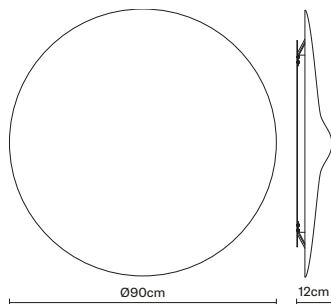

LED 220-240V - 1x37W
2700K or 3000K (4000K by request)
1725lm, CRI 90+
Dimm. ON/OFF

IP40
Net weight: 6,00 kg
Included: LED, Electronic driver

F58 G01 06	Ocean	3000K
F58 G01 32	Coral	3000K
F58 G01 37	Concrete	3000K
F58 G01 43	Lawn green	3000K
F58 G01 47	Honey	3000K
F58 G02 06	Ocean	2700K
F58 G02 32	Coral	2700K
F58 G02 37	Concrete	2700K
F58 G02 43	Lawn green	2700K
F58 G02 47	Honey	2700K

LED 220-240V - 1x37W
2700K or 3000K (4000K by request)
1725lm, CRI 90+
Dimm. DALI PUSH 1.10V

IP40
Net weight: 6,00 kg
Included: LED, Dimmable electronic driver

F58 G11 06	Ocean	3000K
F58 G11 32	Coral	3000K
F58 G11 37	Concrete	3000K
F58 G11 43	Lawn green	3000K
F58 G11 47	Honey	3000K
F58 G12 06	Ocean	2700K
F58 G12 32	Coral	2700K
F58 G12 37	Concrete	2700K
F58 G12 43	Lawn green	2700K
F58 G12 47	Honey	2700K

Wall-ceiling