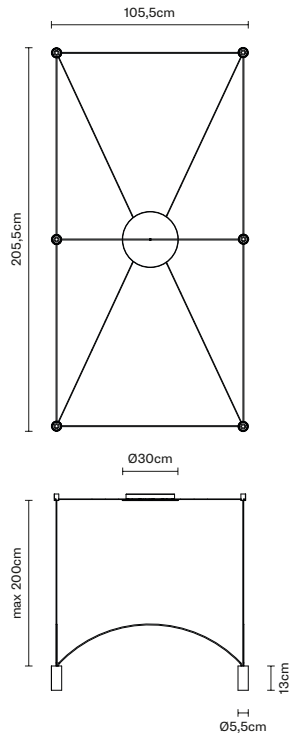

Pendant

LED 230Vac – 6x7W
2700K or 3000K (4000K by request)
6x920lm, CRI 90
Dimm. DALI PUSH 1..10V

IP20
Net weight: 6,60 kg
Included: 6 spots with integrated
LED, 7 arches, canopy with dimmable
electronic driver

F65 A11 SR 02	Black	3000K – 15° (narrow beam)
F65 A11 LR 02	Black	3000K – 45° (wide beam)
F65 A11 SR 12	Gold	3000K – 15° (narrow beam)
F65 A11 LR 12	Gold	3000K – 45° (wide beam)
F65 A12 SR 02	Black	2700K – 15° (narrow beam)
F65 A12 LR 02	Black	2700K – 45° (wide beam)
F65 A12 SR 12	Gold	2700K – 15° (narrow beam)
F65 A12 LR 12	Gold	2700K – 45° (wide beam)

Catalogue

Upon request

Other finishes available upon request.