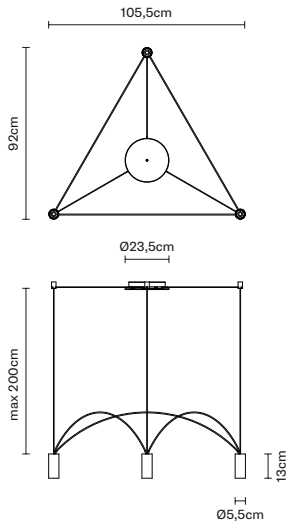

Pendant

LED 230Vac - 3x7W
2700K or 3000K (4000K by request)
3x920lm, CRI 90
Dimm. DALI PUSH 1..10V

IP20
Net weight: 3,45 kg
Included: 3 spots with integrated
LED, 3 arches, canopy with dimmable
electronic driver

F65 A11 ST 02	Black	3000K - 15° (narrow beam)
F65 A11 LT 02	Black	3000K - 45° (wide beam)
F65 A11 ST 12	Gold	3000K - 15° (narrow beam)
F65 A11 LT 12	Gold	3000K - 45° (wide beam)
F65 A12 ST 02	Black	2700K - 15° (narrow beam)
F65 A12 LT 02	Black	2700K - 45° (wide beam)
F65 A12 ST 12	Gold	2700K - 15° (narrow beam)
F65 A12 LT 12	Gold	2700K - 45° (wide beam)