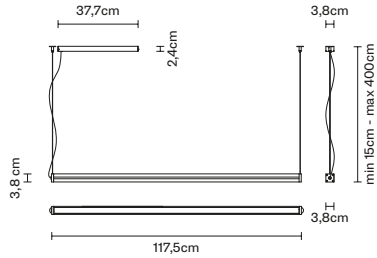

Pendant

LED 110-230V – 1x53W
3000K or 4000K
1336lm up, 1969lm down, CRI 90+
Dimm. ON/OFF

F57 A51 01	White	3000K
F57 A51 02	Black	3000K
F57 A53 01	White	4000K
F57 A53 02	Black	4000K

IP40
Net weight: 2,80 kg
Included: LED, Driver