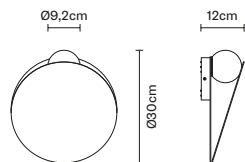

Wall

LED 220-240V - 1x7W
2700K or 3000K (4000K by request)
622lm, CRI 90+
Dimm. 1.10V

IP20
Net weight: 3,38 kg
Included: LED, Dimmable electronic driver

F61 D11 01	White	3000K
F61 D11 21	Anthracite	3000K
F61 D11 25	Corten	3000K
F61 D11 76	Bronze	3000K
F61 D12 01	White	2700K
F61 D12 21	Anthracite	2700K
F61 D12 25	Corten	2700K
F61 D12 76	Bronze	2700K

LED 220-240V - 1x7W
2700K or 3000K (4000K by request)
622lm, CRI 90+
Dimm. DALI

IP20
Net weight: 3,38 kg
Included: LED, Dimmable electronic driver

F61 D21 01	White	3000K
F61 D21 21	Anthracite	3000K
F61 D21 25	Corten	3000K
F61 D21 76	Bronze	3000K
F61 D22 01	White	2700K
F61 D22 21	Anthracite	2700K
F61 D22 25	Corten	2700K
F61 D22 76	Bronze	2700K

LED 220-240V - 1x7W
2700K or 3000K (4000K by request)
622lm, CRI 90+
Dimm. ON/OFF

IP20
Net weight: 3,38 kg
Included: LED, Electronic driver

F61 D31 01	White	3000K
F61 D31 21	Anthracite	3000K
F61 D31 25	Corten	3000K
F61 D31 76	Bronze	3000K
F61 D32 01	White	2700K
F61 D32 21	Anthracite	2700K
F61 D32 25	Corten	2700K
F61 D32 76	Bronze	2700K

Catalogue

01 White   21 Anthracite   25 Corten   76 Bronze

Upon request

Other finishes available upon request.