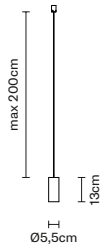

Spot

LED 24Vdc - 1x7W
2700K or 3000K (4000K by request)
920lm, CRI 90
Dimmable

IP20
Net weight: 0,70 kg
Included: LED

F65 L11 SR 02	Black	3000K - 15° (narrow beam)
F65 L11 LR 02	Black	3000K - 45° (wide beam)
F65 L11 SR 12	Gold	3000K - 15° (narrow beam)
F65 L11 LR 12	Gold	3000K - 45° (wide beam)
F65 L12 SR 02	Black	2700K - 15° (narrow beam)
F65 L12 LR 02	Black	2700K - 45° (wide beam)
F65 L12 SR 12	Gold	2700K - 15° (narrow beam)
F65 L12 LR 12	Gold	2700K - 45° (wide beam)