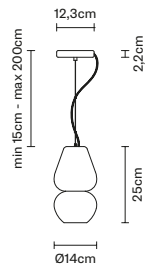

Catalogue

00 Transparent

Pendant

E14 220-240V - Max. 1x10W LED
Dimm. Phase cut 30%-100%

F62 A01 02 Black

IP20
Net weight: 1,00 kg
Not included: Bulb

Note: White glass, Black ceramic

Table