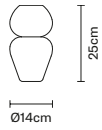

Catalogue

00 Transparent

Pendant

E14 220-240V - Max. 1x10W LED
Dimm. Phase cut 30%-100%

F62 A01 02 Black

IP20
Net weight: 1,00 kg
Not included: Bulb

Note: White glass, Black ceramic

Table