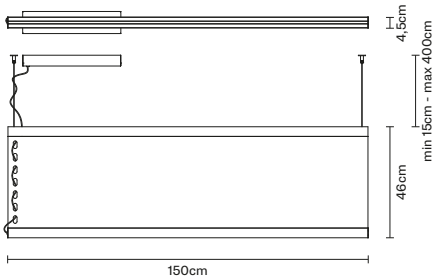

Pendant

LED 110-230V - 2x64W
2700K or 3000K or 4000K
6150lm up, 7460lm down, CRI 90+
Dimm. PUSH 1.10V

IP40
Net weight: 6,50 kg
Included: LED, Dimmable electronic driver

F68 A61 03	Strawberry red	3000K
F68 A61 36	Mustard	3000K
F68 A61 16	Sand beige	3000K
F68 A61 31	Blue jeans	3000K
F68 A61 43	Reseda green	3000K
F68 A61 75	Light grey	3000K
F68 A62 03	Strawberry red	2700K
F68 A62 36	Mustard	2700K
F68 A62 16	Sand beige	2700K
F68 A62 31	Blue jeans	2700K
F68 A62 43	Reseda green	2700K
F68 A62 75	Light grey	2700K
F68 A63 03	Strawberry red	4000K
F68 A63 36	Mustard	4000K
F68 A63 16	Sand beige	4000K
F68 A63 31	Blue jeans	4000K
F68 A63 43	Reseda green	4000K
F68 A63 75	Light grey	4000K

LED 110-230V - 2x64W
2700K or 3000K or 4000K
6150lm up, 7460lm down, CRI 90+
Dimm. PUSH 1.10V DALI

IP40
Net weight: 6,50 kg
Included: LED, Dimmable electronic driver

F68 A71 03	Strawberry red	3000K
F68 A71 36	Mustard	3000K
F68 A71 16	Sand beige	3000K
F68 A71 31	Blue jeans	3000K
F68 A71 43	Reseda green	3000K
F68 A71 75	Light grey	3000K
F68 A72 03	Strawberry red	2700K
F68 A72 36	Mustard	2700K
F68 A72 16	Sand beige	2700K
F68 A72 31	Blue jeans	2700K
F68 A72 43	Reseda green	2700K
F68 A72 75	Light grey	2700K
F68 A73 03	Strawberry red	4000K
F68 A73 36	Mustard	4000K
F68 A73 16	Sand beige	4000K
F68 A73 31	Blue jeans	4000K
F68 A73 43	Reseda green	4000K
F68 A73 75	Light grey	4000K

LED 110-230V - 2x64W
2700K or 3000K or 4000K
6150lm up, 7460lm down, CRI 90+
Dimm. Phase cut 30%-100%

IP40
Net weight: 6,50 kg
Included: LED, Dimmable electronic driver

F68 A81 03	Strawberry red	3000K
F68 A81 36	Mustard	3000K
F68 A81 16	Sand beige	3000K
F68 A81 31	Blue jeans	3000K
F68 A81 43	Reseda green	3000K
F68 A81 75	Light grey	3000K
F68 A82 03	Strawberry red	2700K
F68 A82 36	Mustard	2700K
F68 A82 16	Sand beige	2700K
F68 A82 31	Blue jeans	2700K
F68 A82 43	Reseda green	2700K
F68 A82 75	Light grey	2700K
F68 A83 03	Strawberry red	4000K
F68 A83 36	Mustard	4000K
F68 A83 16	Sand beige	4000K
F68 A83 31	Blue jeans	4000K
F68 A83 43	Reseda green	4000K
F68 A83 75	Light grey	4000K