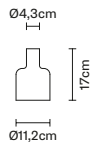

F59 B01 01	White
F59 B01 03	Purple red
F59 B01 07	Dusty pink
F59 B01 16	Sand beige
F59 B01 21	Anthracite
F59 B01 43	Reseda green
F59 B01 73	Amalfi blue

Catalogue

Glass

Net weight: 0,40 kg
Not included: Spots