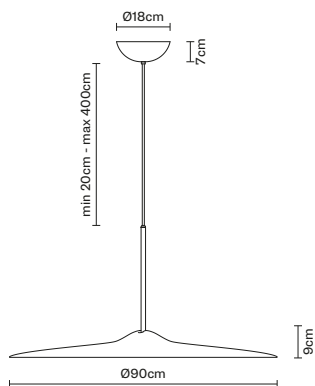

Pendant

LED 100-277V - 1x20W 2700K or 3000K (4000K by request) 1604lm, CRI 90+ Dimm. 1.10V	F58 A11 06	Ocean	3000K
	F58 A11 32	Coral	3000K
	F58 A11 37	Concrete	3000K
	F58 A11 43	Lawn green	3000K
	F58 A11 47	Honey	3000K
	F58 A12 06	Ocean	2700K
	F58 A12 32	Coral	2700K
	F58 A12 37	Concrete	2700K
	F58 A12 43	Lawn green	2700K
	F58 A12 47	Honey	2700K

LED 220-240V - 1x20W 2700K or 3000K (4000K by request) 1604lm, CRI 90+ Dimm. DALI+PUSH	F58 A21 06	Ocean	3000K
	F58 A21 32	Coral	3000K
	F58 A21 37	Concrete	3000K
	F58 A21 43	Lawn green	3000K
	F58 A21 47	Honey	3000K
	F58 A22 06	Ocean	2700K
	F58 A22 32	Coral	2700K
	F58 A22 37	Concrete	2700K
	F58 A22 43	Lawn green	2700K
	F58 A22 47	Honey	2700K

LED 220-240V - 1x20W 2700K or 3000K (4000K by request) 1604lm, CRI 90+ Dimm. Phase cut 30%-100%	F58 A51 06	Ocean	3000K
	F58 A51 32	Coral	3000K
	F58 A51 37	Concrete	3000K
	F58 A51 43	Lawn green	3000K
	F58 A51 47	Honey	3000K
	F58 A52 06	Ocean	2700K
	F58 A52 32	Coral	2700K
	F58 A52 37	Concrete	2700K
	F58 A52 43	Lawn green	2700K
	F58 A52 47	Honey	2700K