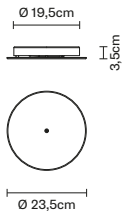

Canopy

LED 230Vac
Dimm. DALI PUSH 1.10V

IP20
Net weight: 0,90 kg
Included: Dimmable electronic driver
Not included: Spots

F65 M01 02	Black	Max. 4 spots
F65 M01 02	Gold	Max. 4 spots