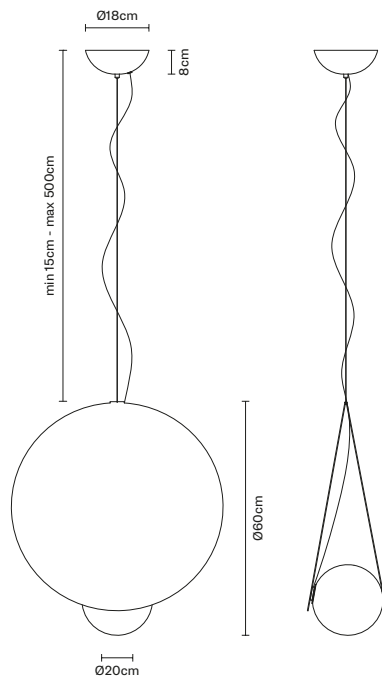

Pendant

LED 220-240V - 1x7W	F61 A61 01	White	3000K
2700K or 3000K (4000K by request)	F61 A61 21	Anthracite	3000K
622lm, CRI 90+	F61 A61 25	Corten	3000K
Dimm. 1.10V	F61 A61 76	Bronze	3000K

IP40	F61 A62 01	White	2700K
Net weight: 12,00 kg	F61 A62 21	Anthracite	2700K
Included: LED, Dimmable electronic driver	F61 A62 25	Corten	2700K
	F61 A62 76	Bronze	2700K

LED 220-240V - 1x7W	F61 A71 01	White	3000K
2700K or 3000K (4000K by request)	F61 A71 21	Anthracite	3000K
622lm, CRI 90+	F61 A71 25	Corten	3000K
Dimm. DALI	F61 A71 76	Bronze	3000K

IP40	F61 A72 01	White	2700K
Net weight: 12,00 kg	F61 A72 21	Anthracite	2700K
Included: LED, Dimmable electronic driver	F61 A72 25	Corten	2700K
	F61 A72 76	Bronze	2700K

LED 220-240V - 1x7W	F61 A81 01	White	3000K
2700K or 3000K (4000K by request)	F61 A81 21	Anthracite	3000K
622lm, CRI 90+	F61 A81 25	Corten	3000K
Dimm. ON/OFF	F61 A81 76	Bronze	3000K

IP40	F61 A82 01	White	2700K
Net weight: 12,00 kg	F61 A82 21	Anthracite	2700K
Included: LED, Electronic driver	F61 A82 25	Corten	2700K
	F61 A82 76	Bronze	2700K