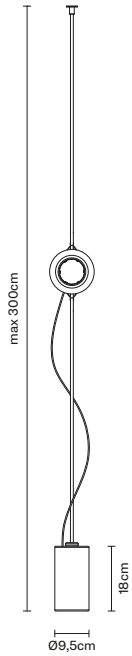

Catalogue

01 White 21 Anthracite 25 Corten 76 Bronze

Upon request

Other finishes available upon request.

Wall

LED 110-240V - 1x6W
2700K or 3000K (4000K by request)
920lm, CRI 90
Dimm. PUSH

IP20
Net weight: 2,80 kg
Included: 1 spot with 2,5m of electric cable, LED, Dimmable electronic driver