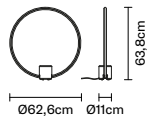

Table

LED 220-240V - 1x40W
2700K or 3000K
13260lm, CRI 90+
Dimm. SLIDE

IP40

Net weight: 4,42 kg
Included: LED, Dimmable electronic driver

F45 B01 01	White	3000K
F45 B01 76	Bronze	3000K
F45 B02 01	White	2700K
F45 B02 76	Bronze	2700K

Catalogue

Upon request