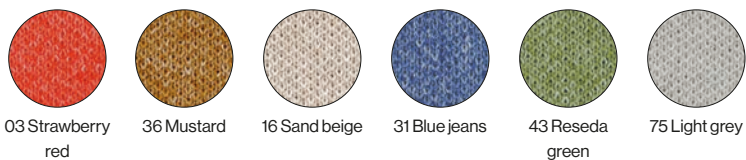

Catalogue

Upon request

More than 30 finishes available upon request.