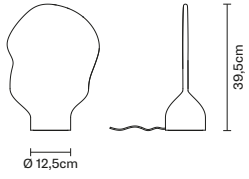

Table

LED 220-240V - 1x12W
2700K or 3000K
1200lm, CRI 80+
Dimm. PUSH

IP40
Net weight: 4,70 kg
Included: LED

F69 B01 00	Transparent	3000K
F69 B01 43	Green	3000K
F69 B01 47	Amber	3000K
F69 B01 58	Smoked	3000K
F69 B02 00	Transparent	2700K
F69 B02 43	Green	2700K
F69 B02 47	Amber	2700K
F69 B02 58	Smoked	2700K

Catalogue

00 Transparent   43 Green   47 Amber   58 Smoked