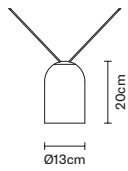

Spots

E14 220-240V - Max. 1x10W LED
Dimm. Phase cut 30%-100%

F63 L01 02	Black	Transparent external glass

IP20
Net weight: 0,80 kg
Included: 3m cable
Not included: Bulb

LED 24Vdc - 1x6W
2700K or 3000K
-lm, CRI 90+
Dimmable

F63 L02 02	Black	2700K, Transparent external glass
F63 L03 02	Black	3000K, Transparent external glass

IP20
Net weight: 0,80 kg
Included: LED, 3m cable