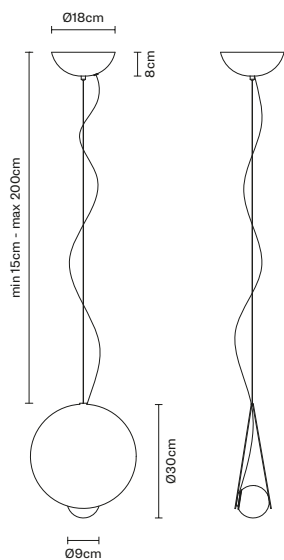

Pendant

LED 220-240V - 1x7W	F61 A11 01	White	3000K
2700K or 3000K (4000K by request)	F61 A11 21	Anthracite	3000K
622lm, CRI 90+	F61 A11 25	Corten	3000K
Dimm. 1.10V	F61 A11 76	Bronze	3000K

IP40	F61 A12 01	White	2700K
Net weight: 3,38 kg	F61 A12 21	Anthracite	2700K
Included: LED, Dimmable electronic driver	F61 A12 25	Corten	2700K
	F61 A12 76	Bronze	2700K

LED 220-240V - 1x7W	F61 A21 01	White	3000K
2700K or 3000K (4000K by request)	F61 A21 21	Anthracite	3000K
622lm, CRI 90+	F61 A21 25	Corten	3000K
Dimm. DALI	F61 A21 76	Bronze	3000K

IP40	F61 A22 01	White	2700K
Net weight: 3,38 kg	F61 A22 21	Anthracite	2700K
Included: LED, Dimmable electronic driver	F61 A22 25	Corten	2700K
	F61 A22 76	Bronze	2700K

LED 220-240V - 1x7W	F61 A31 01	White	3000K
2700K or 3000K (4000K by request)	F61 A31 21	Anthracite	3000K
622lm, CRI 90+	F61 A31 25	Corten	3000K
Dimm. ON/OFF	F61 A31 76	Bronze	3000K

IP40	F61 A32 01	White	2700K
Net weight: 3,38 kg	F61 A32 21	Anthracite	2700K
Included: LED, Electronic driver	F61 A32 25	Corten	2700K
	F61 A32 76	Bronze	2700K