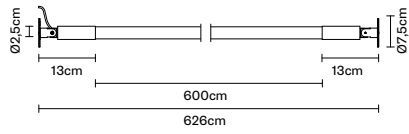

Pendant

LED 24V - 1x116W
2700K or 3000K
1632lm/m, CRI 90+
Dimm. ON/OFF

F49 G21 35	Polished stainless steel	3000K
F49 G22 35	Polished stainless steel	2700K

IP40
Net weight: 1,50 kg
Included: LED strip, 2 wall attachments,
2 metal covers, 6m metal strip, silicone
cover

The strip can be cut to measure.

Accessory

Net weight: 1,20 kg
Included: 2 wall attachments, 2 metal
covers

F49 Z08 35	Polished stainless steel

Driver

1.10V dimmable driver 240W 24Vdc
Net weight: 1,30 kg

F49 Z03

Driver

No dimmable driver 150W 24Vdc
Net weight: 0,90 kg

F49 Z02

Catalogue

35 Polished stainless steel