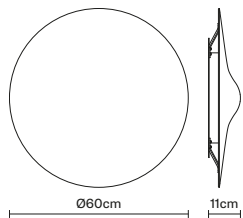

Wall-ceiling