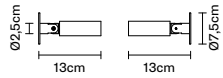

IP40
Net weight: 1,50 kg
Included: LED strip, 2 wall attachments,
2 metal covers, 6m metal strip, silicone
cover

The strip can be cut to measure.

Accessory

Net weight: 1,20 kg
Included: 2 wall attachments, 2 metal
covers