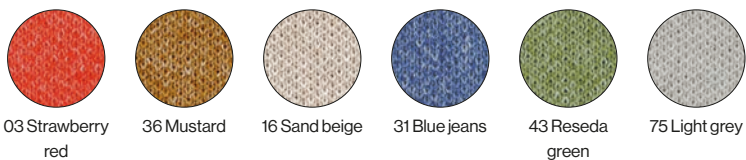

Catalogue

Upon request

More than 30 finishes available upon request.