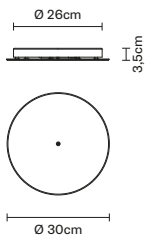

Canopy

LED 230Vac
Dimm. DALI PUSH 1.10V

IP20
Net weight: 1,50 kg
Included: Dimmable electronic driver
Not included: Spots

F65 M02 02	Black	Max. 6 spots
F65 M02 02	Gold	Max. 6 spots