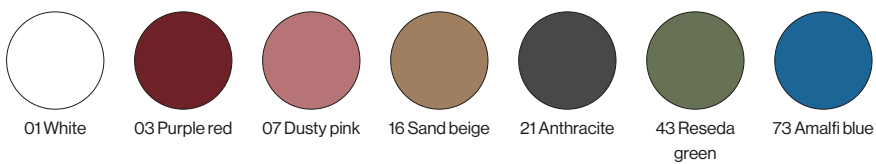

F59 B01 01	White
F59 B01 03	Purple red
F59 B01 07	Dusty pink
F59 B01 16	Sand beige
F59 B01 21	Anthracite
F59 B01 43	Reseda green
F59 B01 73	Amalfi blue

Catalogue

Glass

Net weight: 0,40 kg
Not included: Spots