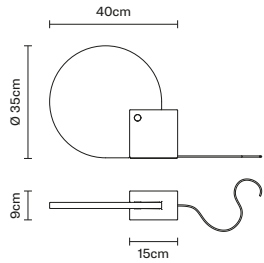

Table	LED 220-240V - 1x9W	F71 B01 00	Transparent	3000K
	2700K or 3000K	F71 B02 00	Transparent	2700K
	590lm, CRI 80+			
	Dimm. PUSH			
	IP40			
	Net weight: 7,60 kg			
	Included: LED			
	Note: Concrete base