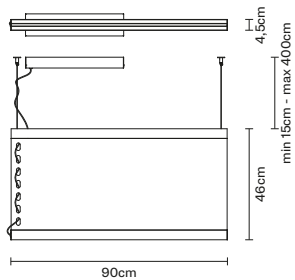

Pendant

LED 110-230V - 2x38W
2700K or 3000K or 4000K
3690lm up, 4480lm down, CRI 90+
Dimm. ON/OFF

IP40
Net weight: 4,50 kg
Included: LED

F68 A01 03	Strawberry red	3000K
F68 A01 36	Mustard	3000K
F68 A01 16	Sand beige	3000K
F68 A01 31	Blue jeans	3000K
F68 A01 43	Reseda green	3000K
F68 A01 75	Light grey	3000K
F68 A02 03	Strawberry red	2700K
F68 A02 36	Mustard	2700K
F68 A02 16	Sand beige	2700K
F68 A02 31	Blue jeans	2700K
F68 A02 43	Reseda green	2700K
F68 A02 75	Light grey	2700K
F68 A03 03	Strawberry red	4000K
F68 A03 36	Mustard	4000K
F68 A03 16	Sand beige	4000K
F68 A03 31	Blue jeans	4000K
F68 A03 43	Reseda green	4000K
F68 A03 75	Light grey	4000K