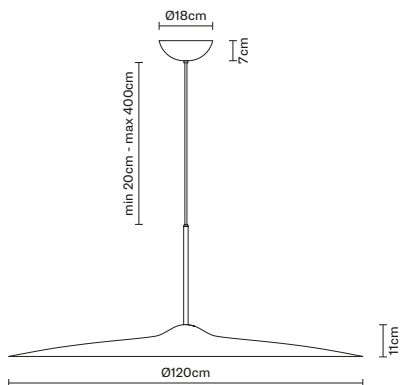

Pendant

LED 100-277V – 1x20W 2700K or 3000K (4000K by request) 1604lm, CRI 90+ Dimm. 1.10V	F58 A31 06	Ocean	3000K
	F58 A31 32	Coral	3000K
	F58 A31 37	Concrete	3000K
	F58 A31 43	Lawn green	3000K
	F58 A31 47	Honey	3000K
	F58 A32 06	Ocean	2700K
	F58 A32 32	Coral	2700K
	F58 A32 37	Concrete	2700K
	F58 A32 43	Lawn green	2700K
	F58 A32 47	Honey	2700K

LED 220-240V – 1x20W 2700K or 3000K (4000K by request) 1604lm, CRI 90+ Dimm. DALI-PUSH	F58 A41 06	Ocean	3000K
	F58 A41 32	Coral	3000K
	F58 A41 37	Concrete	3000K
	F58 A41 43	Lawn green	3000K
	F58 A41 47	Honey	3000K
	F58 A42 06	Ocean	2700K
	F58 A42 32	Coral	2700K
	F58 A42 37	Concrete	2700K
	F58 A42 43	Lawn green	2700K
	F58 A42 47	Honey	2700K

LED 220-240V – 1x20W 2700K or 3000K (4000K by request) 1604lm, CRI 90+ Dimm. Phase cut 30%-100%	F58 A61 06	Ocean	3000K
	F58 A61 32	Coral	3000K
	F58 A61 37	Concrete	3000K
	F58 A61 43	Lawn green	3000K
	F58 A61 47	Honey	3000K
	F58 A62 06	Ocean	2700K
	F58 A62 32	Coral	2700K
	F58 A62 37	Concrete	2700K
	F58 A62 43	Lawn green	2700K
	F58 A62 47	Honey	2700K