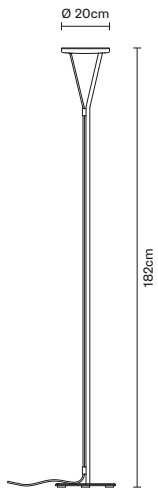

Floor

LED 220-240V - 1x14W
2700K or 3000K
1320lm, CRI 80+
Dimm. PUSH

IP40
Net weight: 5,3 kg
Included: LED

F72 C01 Y01 03	Red cord	3000K - White structure
F72 C01 Y21 31	Blue cord	3000K - Anthracite structure
F72 C01 Y25 04	Yellow /black cord	3000K - Corten structure
F72 C02 Y01 03	Red cord	2700K - White structure
F72 C02 Y21 31	Blue cord	2700K - Anthracite structure
F72 C02 Y25 04	Yellow /black cord	2700K - Corten structure

Catalogue