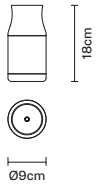

Table

LED USB supply 5V - 1x2,5W
3000K
225lm, CRI 80
Dimm. TOUCH

IP54
Net weight: 0,55 kg
Included: LED, Battery, Battery charger,
USB cable

F59 B01 01	White
F59 B01 03	Purple red
F59 B01 07	Dusty pink
F59 B01 16	Sand beige
F59 B01 21	Anthracite
F59 B01 43	Reseda green
F59 B01 73	Amalfi blue

Catalogue