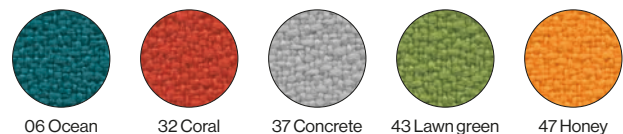

LED 100-277V - 1x20W
2700K or 3000K (4000K by request)
1604lm, CRI 90+
Dimm. 1.10V

IP40
Net weight: 9,00 kg
Included: LED, Dimmable electronic driver

F58 G21 06	Ocean	3000K
F58 G21 32	Coral	3000K
F58 G21 37	Concrete	3000K
F58 G21 43	Lawn green	3000K
F58 G21 47	Honey	3000K
F58 G22 06	Ocean	2700K
F58 G22 32	Coral	2700K
F58 G22 37	Concrete	2700K
F58 G22 43	Lawn green	2700K
F58 G22 47	Honey	2700K

LED 220-240V - 1x20W
2700K or 3000K (4000K by request)
1604lm, CRI 90+
Dimm. DALI+PUSH

IP40
Net weight: 9,00 kg
Included: LED, Dimmable electronic driver

F58 G31 06	Ocean	3000K
F58 G31 32	Coral	3000K
F58 G31 37	Concrete	3000K
F58 G31 43	Lawn green	3000K
F58 G31 47	Honey	3000K
F58 G32 06	Ocean	2700K
F58 G32 32	Coral	2700K
F58 G32 37	Concrete	2700K
F58 G32 43	Lawn green	2700K
F58 G32 47	Honey	2700K

Catalogue